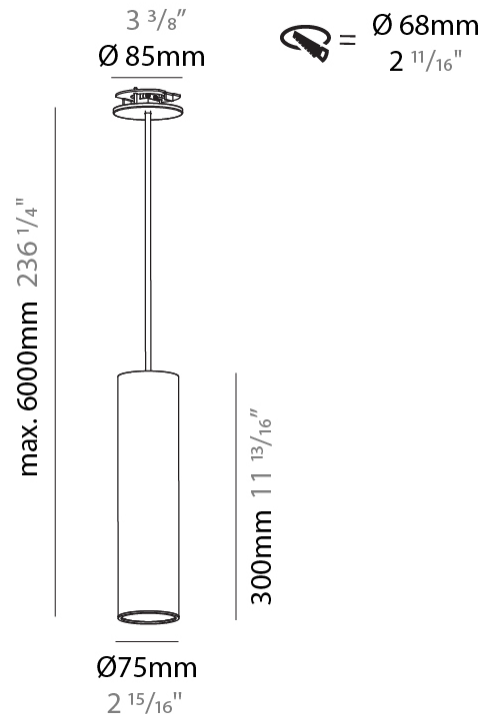

GENERAL

Series: Hangover
Subseries: Hangover Monopoint Recessed Canopy
Brand: Prolicht
Division: Architectural
Mounting Type: Suspension
Mounting Location: Ceiling
Subcategory: Pendant

PHYSICAL

Shape: Cylinder
Diameter (mm): 75
Diameter (in): 2 ¹⁵ / ₁₆
Height (mm): 300
Height (in): 11 ¹³ / ₁₆
Max. Overall Height (mm): 2300
Max. Overall Height (in): 90 ⁹ / ₁₆
Light Distribution: Downlight
Diffuser: Shine Ring 0-6
Fixture Finish: SSR / BKV / CWI / CRY / HAB / UFT / ITA / RUA / FTG / MYG / LOD / PUS / FRO / FUP / KIA / POP / BLS / SPG / MEY / GOH / GUM / CHC / COM / ABZ / JAG / OBR / MOS / ROR
Fixture Material: Aluminum
Cable Details: 2000mm / 6000mmm Cable in White / Black / Orange / Red
Cut-out Measurements: 68mm / 2 11/16"

OPTICAL

Reflector: 18 / 36 / 52

RATINGS AND CERTIFICATIONS

Certified By: Certified for North American Standards
IP rating: IP20

HANGOVER MONOPOINT RECESSED CANOPY SUSPENSION

A300158-

PROJECT
TYPE
SPECIFIER
QUANTITY
DATE

GENERAL

Series: Hangover
Subseries: Hangover Monopoint Recessed Canopy
Brand: Prolicht
Division: Architectural
Mounting Type: Suspension
Mounting Location: Ceiling
Subcategory: Pendant

PHYSICAL

Shape: Cylinder
Diameter (mm): 75
Diameter (in): 2 ¹⁵ / ₁₆
Height (mm): 300
Height (in): 11 ¹³ / ₁₆
Max. Overall Height (mm): 2300
Max. Overall Height (in): 90 ⁹ / ₁₆
Light Distribution: Direct / Indirect / Downlight
Diffuser: Shine Ring 0-6
Fixture Finish: SSR / BKV / CWI / CRY / HAB / UFT / ITA / RUA / FTG / MYG / LOD / PUS / FRO / FUP / KIA / POP / BLS / SPG / MEY / GOH / GUM / CHC / COM / ABZ / JAG / OBR / MOS / ROR
Fixture Material: Aluminum
Cable Details: 2000mm / 6000mm Cable in White / Black / Orange / Red
Cut-out Measurements: 68mm / 2 11/16"